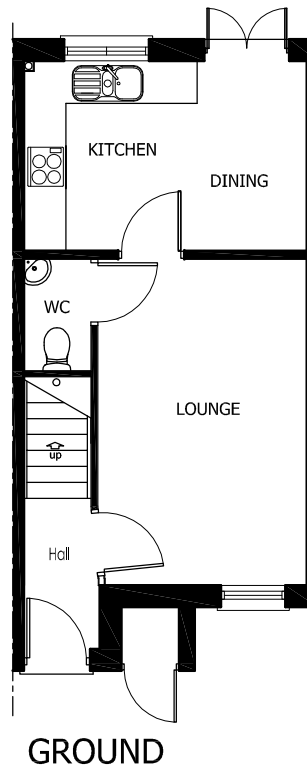

Beech Plus (PLOT 16)

APPROXIMATE ROOM DIMENSIONS

LOUNGE	2925(12'8") x 4550(14'9")
KITCHEN/DINING ROOM	3950(12'10") x 2640(8'7")
BEDROOM 1	2880(9'4") x 4090(13'4")
BEDROOM 2	2880(9'4") x 3470(11'3")
STUDY	2880(9'4") x 3770(12'3")
BATHROOM	1965(6'4") x 2125(6'9")