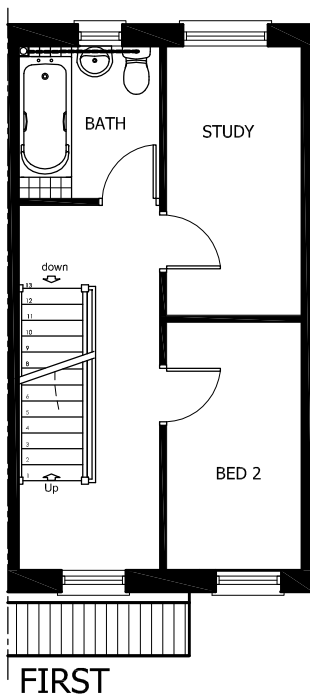

Beech Plus (PLOT 16)

APPROXIMATE ROOM DIMENSIONS

LOUNGE	2925(12'8") x 4550(14'9")
KITCHEN/DINING ROOM	3950(12'10") x 2640(8'7")
BEDROOM 1	2880(9'4") x 4090(13'4")
BEDROOM 2	2880(9'4") x 3470(11'3")
STUDY	2880(9'4") x 3770(12'3")
BATHROOM	1965(6'4") x 2125(6'9")