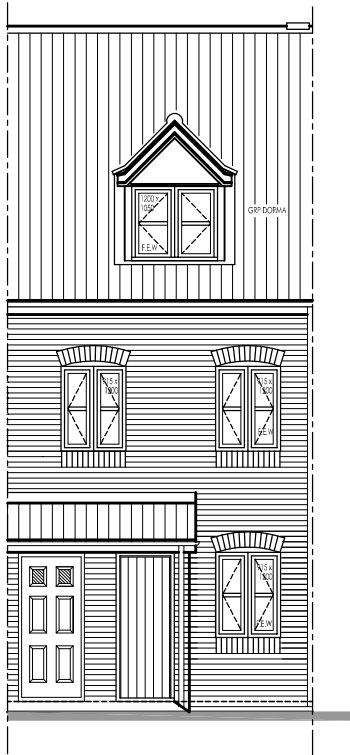

Beech Plus (PLOT 16)

APPROXIMATE ROOM DIMENSIONS

LOUNGE	2925(12'8") x 4550(14'9")
KITCHEN/DINING ROOM	3950(12'10") x 2640(8'7")
BEDROOM 1	2880(9'4") x 4090(13'4")
BEDROOM 2	2880(9'4") x 3470(11'3")
STUDY	2880(9'4") x 3770(12'3")
BATHROOM	1965(6'4") x 2125(6'9")